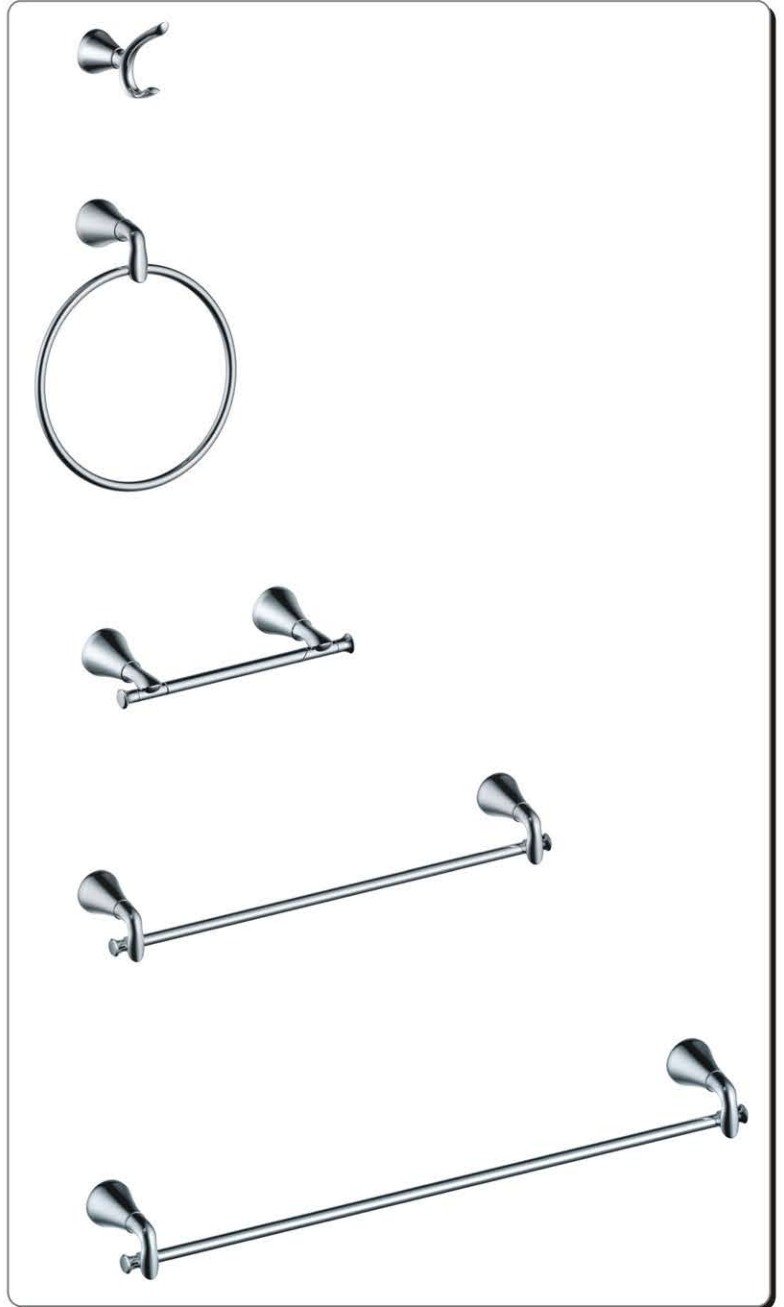

Towel Ring

Model : 182-6560 Polished Chrome

Model : 182-6561 Brushed Nickel

Model : 182-6562 Oil Rubbed Bronze

- * Complete the look of your bath with coordinating faucets & accessories
- * Single post wall-mount design
- * Includes template and mounting hardware
- * Extends from wall 3-1/4"
- * Solid zinc alloy base
- * Stainless steel tube
- * Limited lifetime warranty

Tissue Holder

Model : 182-6563 Polished Chrome

Model : 182-6564 Brushed Nickel

Model : 182-6565 Oil Rubbed Bronze

- * Complete the look of your bath with coordinating faucets & accessories
- * Pivoting bar operation makes changing tissue rolls quick and easy
- * Double post wall-mount design
- * Includes template and mounting hardware
- * Extends from wall 3-3/4"
- * Solid zinc alloy bases
- * Stainless steel tube
- * Limited lifetime warranty

18" Towel Bar

Model : 182-6566 Polished Chrome

Model : 182-6567 Brushed Nickel

Model : 182-6568 Oil Rubbed Bronze

- * Complete the look of your bath with coordinating faucets & accessories
- * Double post wall-mount design
- * Includes template and mounting hardware
- * Extends from wall 3-1/4"
- * Solid zinc alloy bases
- * Stainless steel tube
- * Limited lifetime warranty

24" Towel Bar

Model : 182-6569 Polished Chrome

Model : 182-6570 Brushed Nickel

Model : 182-6571 Oil Rubbed Bronze

- * Complete the look of your bath with coordinating faucets & accessories
- * Double post wall-mount design
- * Includes template and mounting hardware
- * Extends from wall 3-1/4"
- * Solid zinc alloy bases
- * Stainless steel tube
- * Limited lifetime warranty